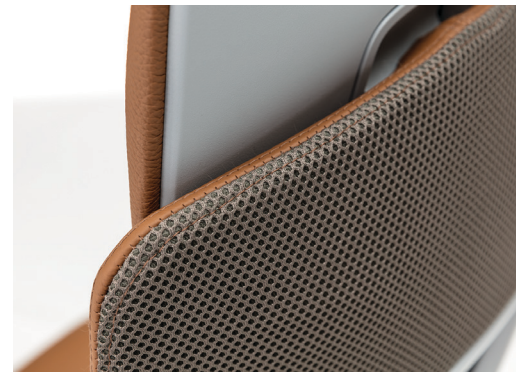

**Design**

ITO Design & Haworth Design Studio

**Statement of Line**

Fern Mesh Back

Fern Half Leather Back

Fern Executive Mesh Back

Fern Executive Half Leather Back

Product	Dimensions	Material
 	<p><b>Fern Mesh Back</b> Width 70 cm Depth 66 cm Height 109 - 122 cm Seat Height 41 - 53 cm</p> <p><b>Fern Half Leather Back</b> 3 point mechanism, 4D/fixed or without armrest</p>	<p>Arm: Fog or Black Plastic Base: Aluminium powder coated in Titanium, Structured Black or polished Aluminium Upholstery Seat/Back (FERN): Back upholstered with mesh and Seat upholstered with fabric or leather Upholstery Seat/Back (FERNL): Back upholstered with leather (front) and mesh (back) and Seat upholstered with leather European Colour Collection <a href="http://www.haworth.com/eu/product/finishes">www.haworth.com/eu/product/finishes</a> Castors/Glides: Fog or Black</p>
 	<p><b>Fern Executive Mesh Back</b> Width 70 cm Depth 66 cm Height 109 - 122 cm Headrest adjustment range 6,4 cm Seat Height 41 - 53 cm</p> <p><b>Fern Executive Half Leather Back</b> 3 point mechanism, 4D/fixed or without armrest, with headrest</p>	<p>Arm: Fog or Black Plastic Base: Aluminium powder coated in Titanium, Structured Black or polished Aluminium Upholstery Seat/Back (FERN): Back upholstered with mesh and Seat upholstered with fabric or leather; Headrest with fabric or leather upholstery. Upholstery Seat/Back (FERNL): Back upholstered with leather (front) and mesh (back) and Seat upholstered with leather; Headrest with fabric or leather upholstery European Colour Collection <a href="http://www.haworth.com/eu/product/finishes">www.haworth.com/eu/product/finishes</a> Castors/Glides: Fog or Black</p>