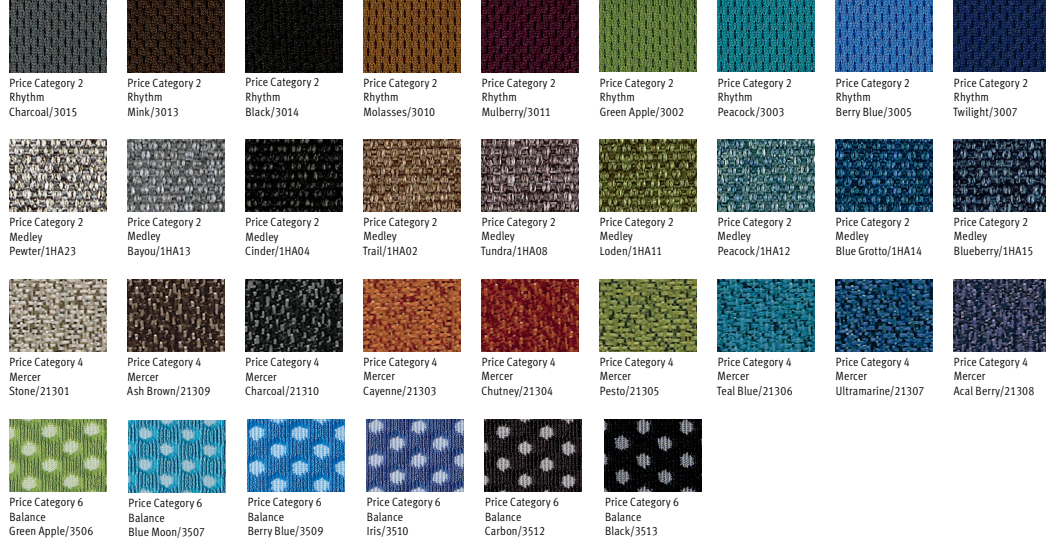

Materials

Embody comes in a range of textile colors and a choice of frame and base finishes to allow you to personalize the look of your chair. Visit hermanmiller.com/materials to see our complete textile offering.

Embody Chair

Seat & Back Textiles

Frame Finish

Base Finish

Armpad Finish

Family

Work Chair

Overview

Maximum User Weight 300 lbs/136 kg
Population Range 2nd–98th Percentile

Back Support

PostureFit® Sacral Support Standard
Lumbar Support Standard
Thoracic Support Standard

Seat Height

Low-Height Range 15"–19"
Standard-Height Range 16"–20½"
Extended-Height Range 17"–22"

Seat Depth

Adjustable Seat 15"–18"

Tilt

Tilt Limiter Standard

Arm Options

No Arms
Fully Adjustable Arms

Environmental Highlights

Recyclability Up to 95%
BIFMA level® 3
GREENGUARD® Gold
Cradle to Cradle® Silver

For more information, please visit hermanmiller.com or call 888 443 4357.

HermanMiller, Embody, Ergon, Ethospace, Equa, Aeron, Capex, and Envelop are among the registered trademarks of Herman Miller, Inc., and its subsidiaries. Pixelated Support and Backfit are among the trademarks of Herman Miller, Inc., and its subsidiaries. All other trademarks are the property of their respective owners.

Printed in the USA. Please recycle.
© 2017 Herman Miller, Inc., Zeeland, Michigan O.CN202
All rights reserved.