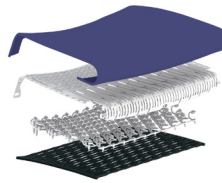

More than 30 physicians and PhDs in the fields of biomechanics, vision, physical therapy, and ergonomics contributed their expertise to help guide the development of this chair. As a result, Embody has set a new benchmark for pressure distribution, natural alignment, and support for healthy movement in ergonomic seating.

Performance

You feel Embody's Pixelated Support™ the moment you sit down—a sense that you are floating, yet perfectly balanced. Thanks to a dynamic matrix of pixels, Embody's seat and back surfaces automatically conform to your body's micro-movements, distributing your weight evenly as you sit. This reduces pressure and encourages movement, both of which are key to maintaining healthy circulation and focus.

Embody's back is designed like yours, with a central spine and flexible ribs. The Backfit™ adjustment allows you to position the backrest in line with your spine's natural curve, so you achieve a neutral, balanced posture. Once the chair is tuned to fit you, the backrest adapts to your movement, adjusting automatically to your shifting positions. Whether you lean forward or recline, support remains constant.

A combination of support layers in Embody's seat work together to reduce seated pressure. These layers were designed to allow for airflow, keeping you cool and comfortable as you sit.

The Backfit adjustment lets the chair's back embrace your spine's unique curves, holding your head in alignment with your technology.