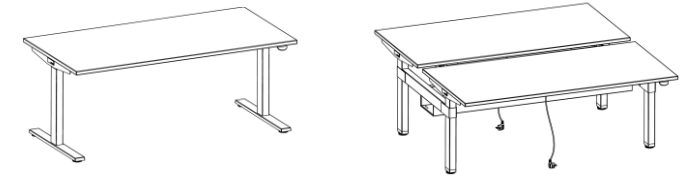

Flexible and fast

The flexibility of HiYa allows it to be easily adapted to any table width from 120-180cm. Designed for easy shipping, in 2 boxes, it can also be easily stocked. European stock is available to support fast delivery times.

Statement of Line

Statement of Line

HiYa Table sizes						
		STANDARD WIDTHS*				
STANDARD DEPTHS	<120 cm	120 cm	140 cm	160cm	180 cm	>180 cm
Worktop sizes						
70cm		•	•	•	•	
80cm		•	•	•	•	
90 cm		•	•	•	•	
149.2 cm		•	•	•	•	
169.2 cm		•	•	•	•	
189.2 cm		•	•	•	•	
Worktop edges						
Standard		•	•	•	•	
Knife-edge *		•	•	•	•	
Cable tray						
95 cm		•	•			
135 cm				•	•	
Bench Cable tray		•	•	•	•	
Cable outlets						
Rectangular access (24x12cm)		•	•	•	•	
Round outlet (ø 9.1cm)		•	•	•	•	
U-form outlet (8.1 x 3.4cm)		•	•	•	•	
Scalloped† (depth 5cm)		•	•	•	•	