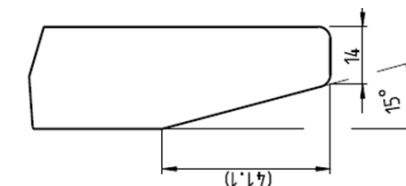

Statement of Line

Statement of Line

HiYa Table sizes						
		STANDARD WIDTHS*				
STANDARD DEPTHS	<120 cm	120 cm	140 cm	160cm	180 cm	>180 cm
Worktop sizes						
70cm		•	•	•	•	
80cm		•	•	•	•	
90 cm		•	•	•	•	
149.2 cm		•	•	•	•	
169.2 cm		•	•	•	•	
189.2 cm		•	•	•	•	
Worktop edges						
Standard		•	•	•	•	
Knife-edge *		•	•	•	•	
Cable tray						
95 cm		•	•			
135 cm				•	•	
Bench Cable tray		•	•	•	•	
Cable outlets						
Rectangular access (24x12cm)		•	•	•	•	
Round outlet (ø 9.1cm)		•	•	•	•	
U-form outlet (8.1 x 3.4cm)		•	•	•	•	
Scalloped† (depth 5cm)		•	•	•	•	

Notes:

* Due to the telescopic frame any size of top can be selected between 120-180cm in 1 cm increments

* Knife cut edge is applied to the front-edge (seated side) of the worktop. The profile is shown below