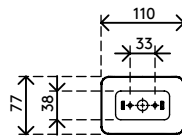

# Addit cable guide sit-stand 130 cm – desk 470

We offer a stylish cable solution for your sit-stand desk. The Addit cable guide hides and guides cables for desks up to 130 cm. It comes with a weighted floor plate for extra stability and stickers/screws to hold everything in place. And being made from 100% recycled PP, it's not just smart and stylish, but additional sustainable.

Looking for a perfect match with your interior? We can customize the color and length to fit your exact needs.

- Bundles, tidies and guides below-desk cables
- Adjusts by simply adding/removing elements
- Designed for height-adjustable desks up to 1300 mm
- 100% recycled PP (Polypropylene)
- Houses 18 cables 7 mm thick
- Weighted floor plate for stability
- Length: 1340 mm
- Made in the Netherlands: Dutch design, Dutch quality
- Comes with stickers and screws to attach cable guide to desk
- Eligible for the Dataflex return program

# 34.470

 245 x 245 x 60 mm

 1 pcs

 white

 0,80 kg

 805410344702