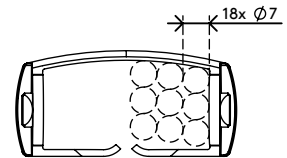

# Addit cable guide sit-stand 130 cm – desk 470

We offer a stylish cable solution for your sit-stand desk. The Addit cable guide hides and guides cables for desks up to 130 cm. It comes with a weighted floor plate for extra stability and stickers/screws to hold everything in place. And being made from 100% recycled PP, it's not just smart and stylish, but additional sustainable.

Looking for a perfect match with your interior? We can customize the color and length to fit your exact needs.

- Bundles, tidies and guides below-desk cables
- Adjusts by simply adding/removing elements
- Designed for height-adjustable desks up to 1300 mm
- 100% recycled PP (Polypropylene)
- Houses 18 cables 7 mm thick
- Weighted floor plate for stability
- Length: 1340 mm
- Made in the Netherlands: Dutch design, Dutch quality
- Comes with stickers and screws to attach cable guide to desk
- Eligible for the Dataflex return program