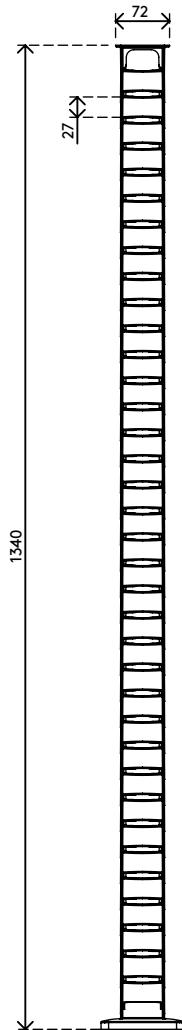

# Addit cable guide sit-stand 130 cm – desk 470

We offer a stylish cable solution for your sit-stand desk. The Addit cable guide hides and guides cables for desks up to 130 cm. It comes with a weighted floor plate for extra stability and stickers/screws to hold everything in place. And being made from 100% recycled PP, it's not just smart and stylish, but additional sustainable.

Looking for a perfect match with your interior? We can customize the color and length to fit your exact needs.

- Bundles, tidies and guides below-desk cables
- Adjusts by simply adding/removing elements
- Designed for height-adjustable desks up to 1300 mm
- 100% recycled PP (Polypropylene)
- Houses 18 cables 7 mm thick
- Weighted floor plate for stability
- Length: 1340 mm
- Made in the Netherlands: Dutch design, Dutch quality
- Comes with stickers and screws to attach cable guide to desk
- Eligible for the Dataflex return program

Addit cable guide sit-stand 130 cm – desk 470

2020/11/25